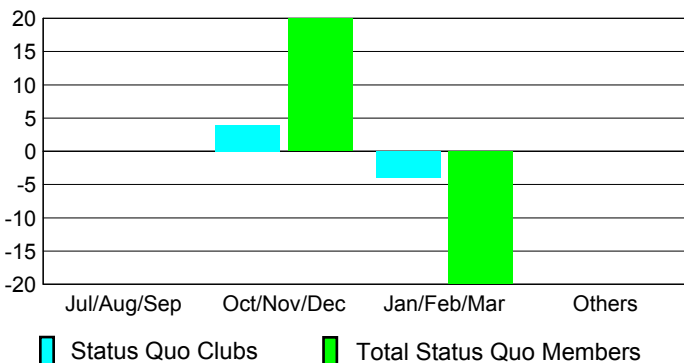

**Membership Results 2012-2013**

Goal, New, Dropped, Gain/Loss

**Gender Comparison 2012-2013**

**Membership Gain/Loss 2012-2013**

GMT: **ED LECIUS**

Location: **NEW YORK**

GMT CA: **1**

**CLUBS**

Month	New Club Goal	Actual New Clubs	Actual Dropped Clubs	Gain/Loss of Clubs
<b>2012-2013</b>				
Jul/Aug/Sep	0	0	0	0
Oct/Nov/Dec	0	0	0	0
Jan/Feb/Mar	0	0	1	-1
Apr/May/June	0	0	1	-1
<b>Totals</b>	<b>0</b>	<b>0</b>	<b>2</b>	<b>-2</b>

**Club Results 2012-2013**

Goal, New, Dropped, Gain/Loss

**YTD Status Quo Clubs 2012-2013**

Status Quo Clubs Compared to Status Quo Members

**Club Gain/Loss 2012-2013**

**MEMBERSHIP**

Month	Net Memb Goal	Actual New Memb	Actual Dropped Memb	Gain/Loss of Memb
<b>2012-2013</b>				
Jul/Aug/Sep	-8	23	83	-60
Oct/Nov/Dec	10	30	41	-11
Jan/Feb/Mar	15	32	65	-33
Apr/May/June	10	22	45	-23
<b>Totals</b>	<b>27</b>	<b>107</b>	<b>234</b>	<b>-127</b>