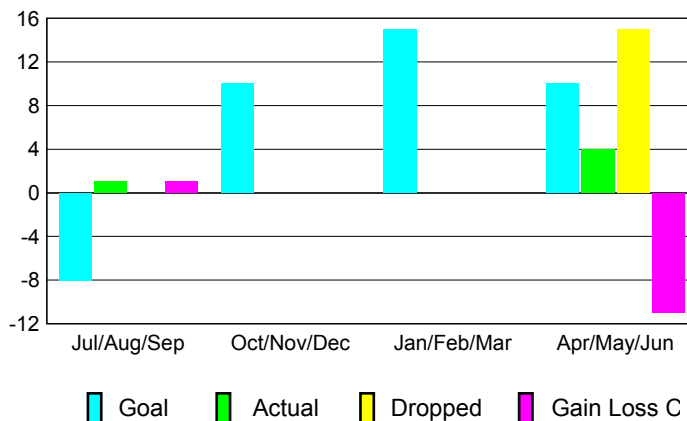

GMT: **ED LECIUS**

Location: **BERMUDA**

GMT CA: **1**

**CLUBS**

Month	New Club Goal	Actual New Clubs	Actual Dropped Clubs	Gain/Loss of Clubs
<b>2012-2013</b>				
Jul/Aug/Sep	0	0	0	0
Oct/Nov/Dec	0	0	0	0
Jan/Feb/Mar	0	0	0	0
Apr/May/June	0	0	0	0
<b>Totals</b>	<b>0</b>	<b>0</b>	<b>0</b>	<b>0</b>

**Club Results 2012-2013**

Goal, New, Dropped, Gain/Loss

**YTD Status Quo Clubs 2012-2013**

Status Quo Clubs Compared to Status Quo Members

**Club Gain/Loss 2012-2013**

**MEMBERSHIP**

Month	Net Memb Goal	Actual New Memb	Actual Dropped Memb	Gain/Loss of Memb
<b>2012-2013</b>				
Jul/Aug/Sep	-8	1	0	1
Oct/Nov/Dec	10	0	0	0
Jan/Feb/Mar	15	0	0	0
Apr/May/June	10	4	15	-11
<b>Totals</b>	<b>27</b>	<b>5</b>	<b>15</b>	<b>-10</b>

**Membership Results 2012-2013**

Goal, New, Dropped, Gain/Loss

**Gender Comparison 2012-2013**

**Membership Gain/Loss 2012-2013**

GMT: **ED LECIUS**

Location: **NEW YORK**

GMT CA: **1**

**CLUBS**

Month	New Club Goal	Actual New Clubs	Actual Dropped Clubs	Gain/Loss of Clubs
<b>2012-2013</b>				
Jul/Aug/Sep	0	0	0	0
Oct/Nov/Dec	0	0	0	0
Jan/Feb/Mar	0	0	1	-1
Apr/May/June	0	0	1	-1
<b>Totals</b>	<b>0</b>	<b>0</b>	<b>2</b>	<b>-2</b>