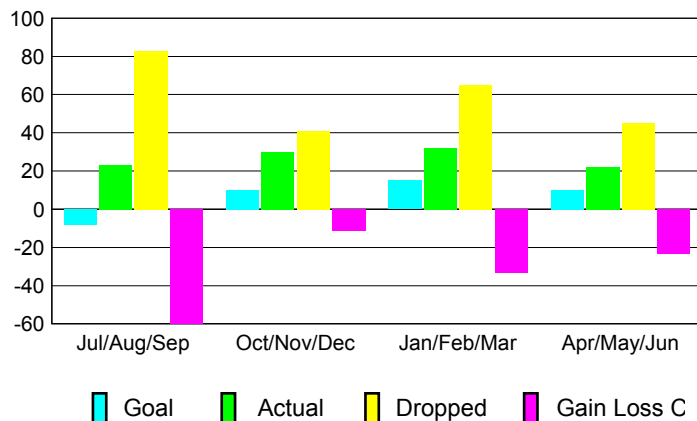

**Membership Results 2012-2013**

Goal, New, Dropped, Gain/Loss

**Gender Comparison 2012-2013**

**Membership Gain/Loss 2012-2013**

GMT: **ED LECIUS**

Location: **NEW YORK**

GMT CA: **1**

**CLUBS**

Month	New Club Goal	Actual New Clubs	Actual Dropped Clubs	Gain/Loss of Clubs
<b>2012-2013</b>				
Jul/Aug/Sep	0	0	0	0
Oct/Nov/Dec	0	0	0	0
Jan/Feb/Mar	0	0	1	-1
Apr/May/June	0	0	1	-1
<b>Totals</b>	<b>0</b>	<b>0</b>	<b>2</b>	<b>-2</b>

**Club Results 2012-2013**

Goal, New, Dropped, Gain/Loss

**YTD Status Quo Clubs 2012-2013**

Status Quo Clubs Compared to Status Quo Members

**Club Gain/Loss 2012-2013**

**MEMBERSHIP**

Month	Net Memb Goal	Actual New Memb	Actual Dropped Memb	Gain/Loss of Memb
<b>2012-2013</b>				
Jul/Aug/Sep	-8	23	83	-60
Oct/Nov/Dec	10	30	41	-11
Jan/Feb/Mar	15	32	65	-33
Apr/May/June	10	22	45	-23
<b>Totals</b>	<b>27</b>	<b>107</b>	<b>234</b>	<b>-127</b>

**Membership Results 2012-2013**

Goal, New, Dropped, Gain/Loss

**Gender Comparison 2012-2013**

**Membership Gain/Loss 2012-2013**